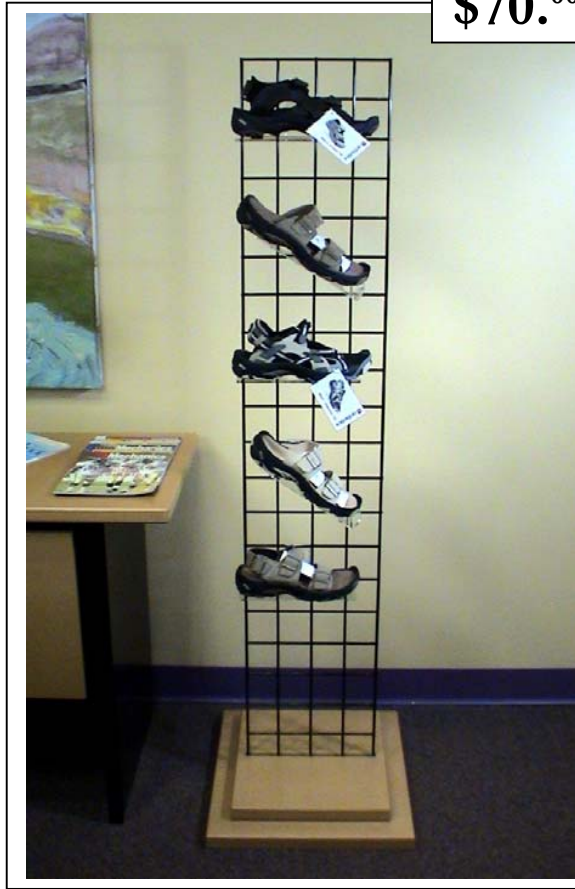

Sandal Display Units

\$60.00

Small

(holds max. 6 shelves)*

\$70.00

Medium

(holds max. 12 shelves)*

\$80.00