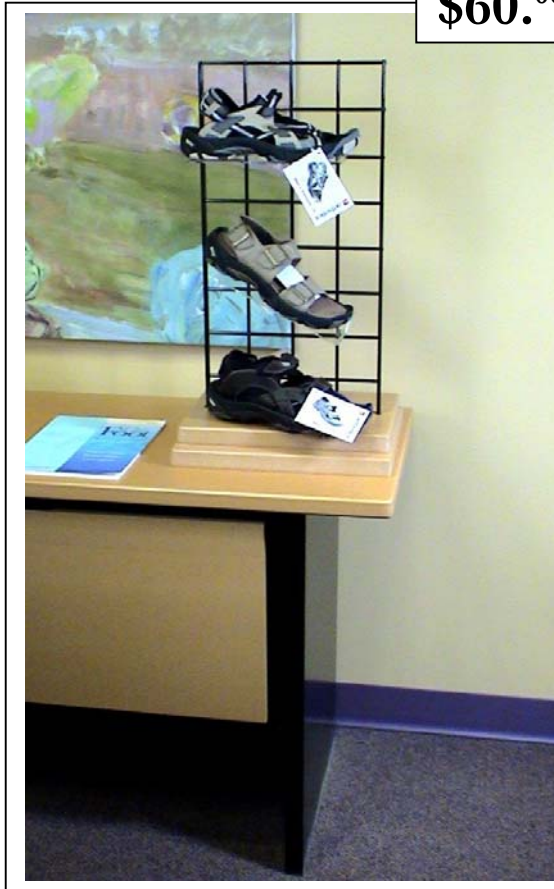

Sandal Display Units

\$60.00

Small

(holds max. 6 shelves)*

\$70.00

Medium

(holds max. 12 shelves)*

\$80.00